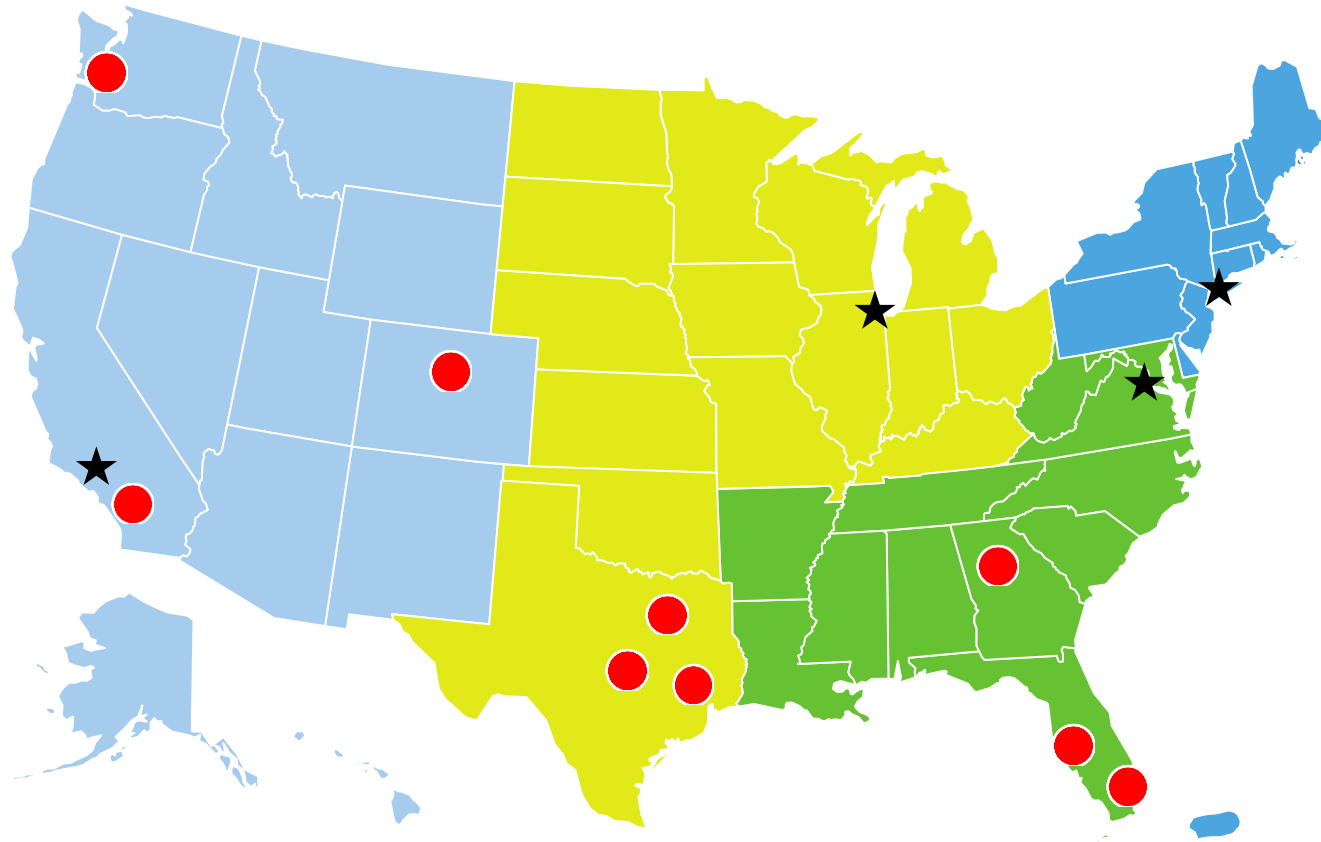

Multifamily Regional and Field Offices

Field Offices ●

- Atlanta, GA
- Austin, TX
- Dallas, TX
- Denver, CO
- Ft. Lauderdale, FL
- Houston, TX
- Irvine, CA
- Seattle, WA
- Tampa, FL

Western Region ★
444 South Flower Street
44th Floor
Los Angeles, CA 90071
(213) 337-4200

Central Region ★
333 West Wacker Drive
Suite 2500
Chicago, IL 60606
(312) 407-7400

Southeast Region ★
4501 N. Fairfax Drive
Suite 400
Arlington, VA 22203
(703) 903-2000

Northeast Region ★
200 Park Avenue
16th Floor
New York, NY 10166
(212) 418-8900