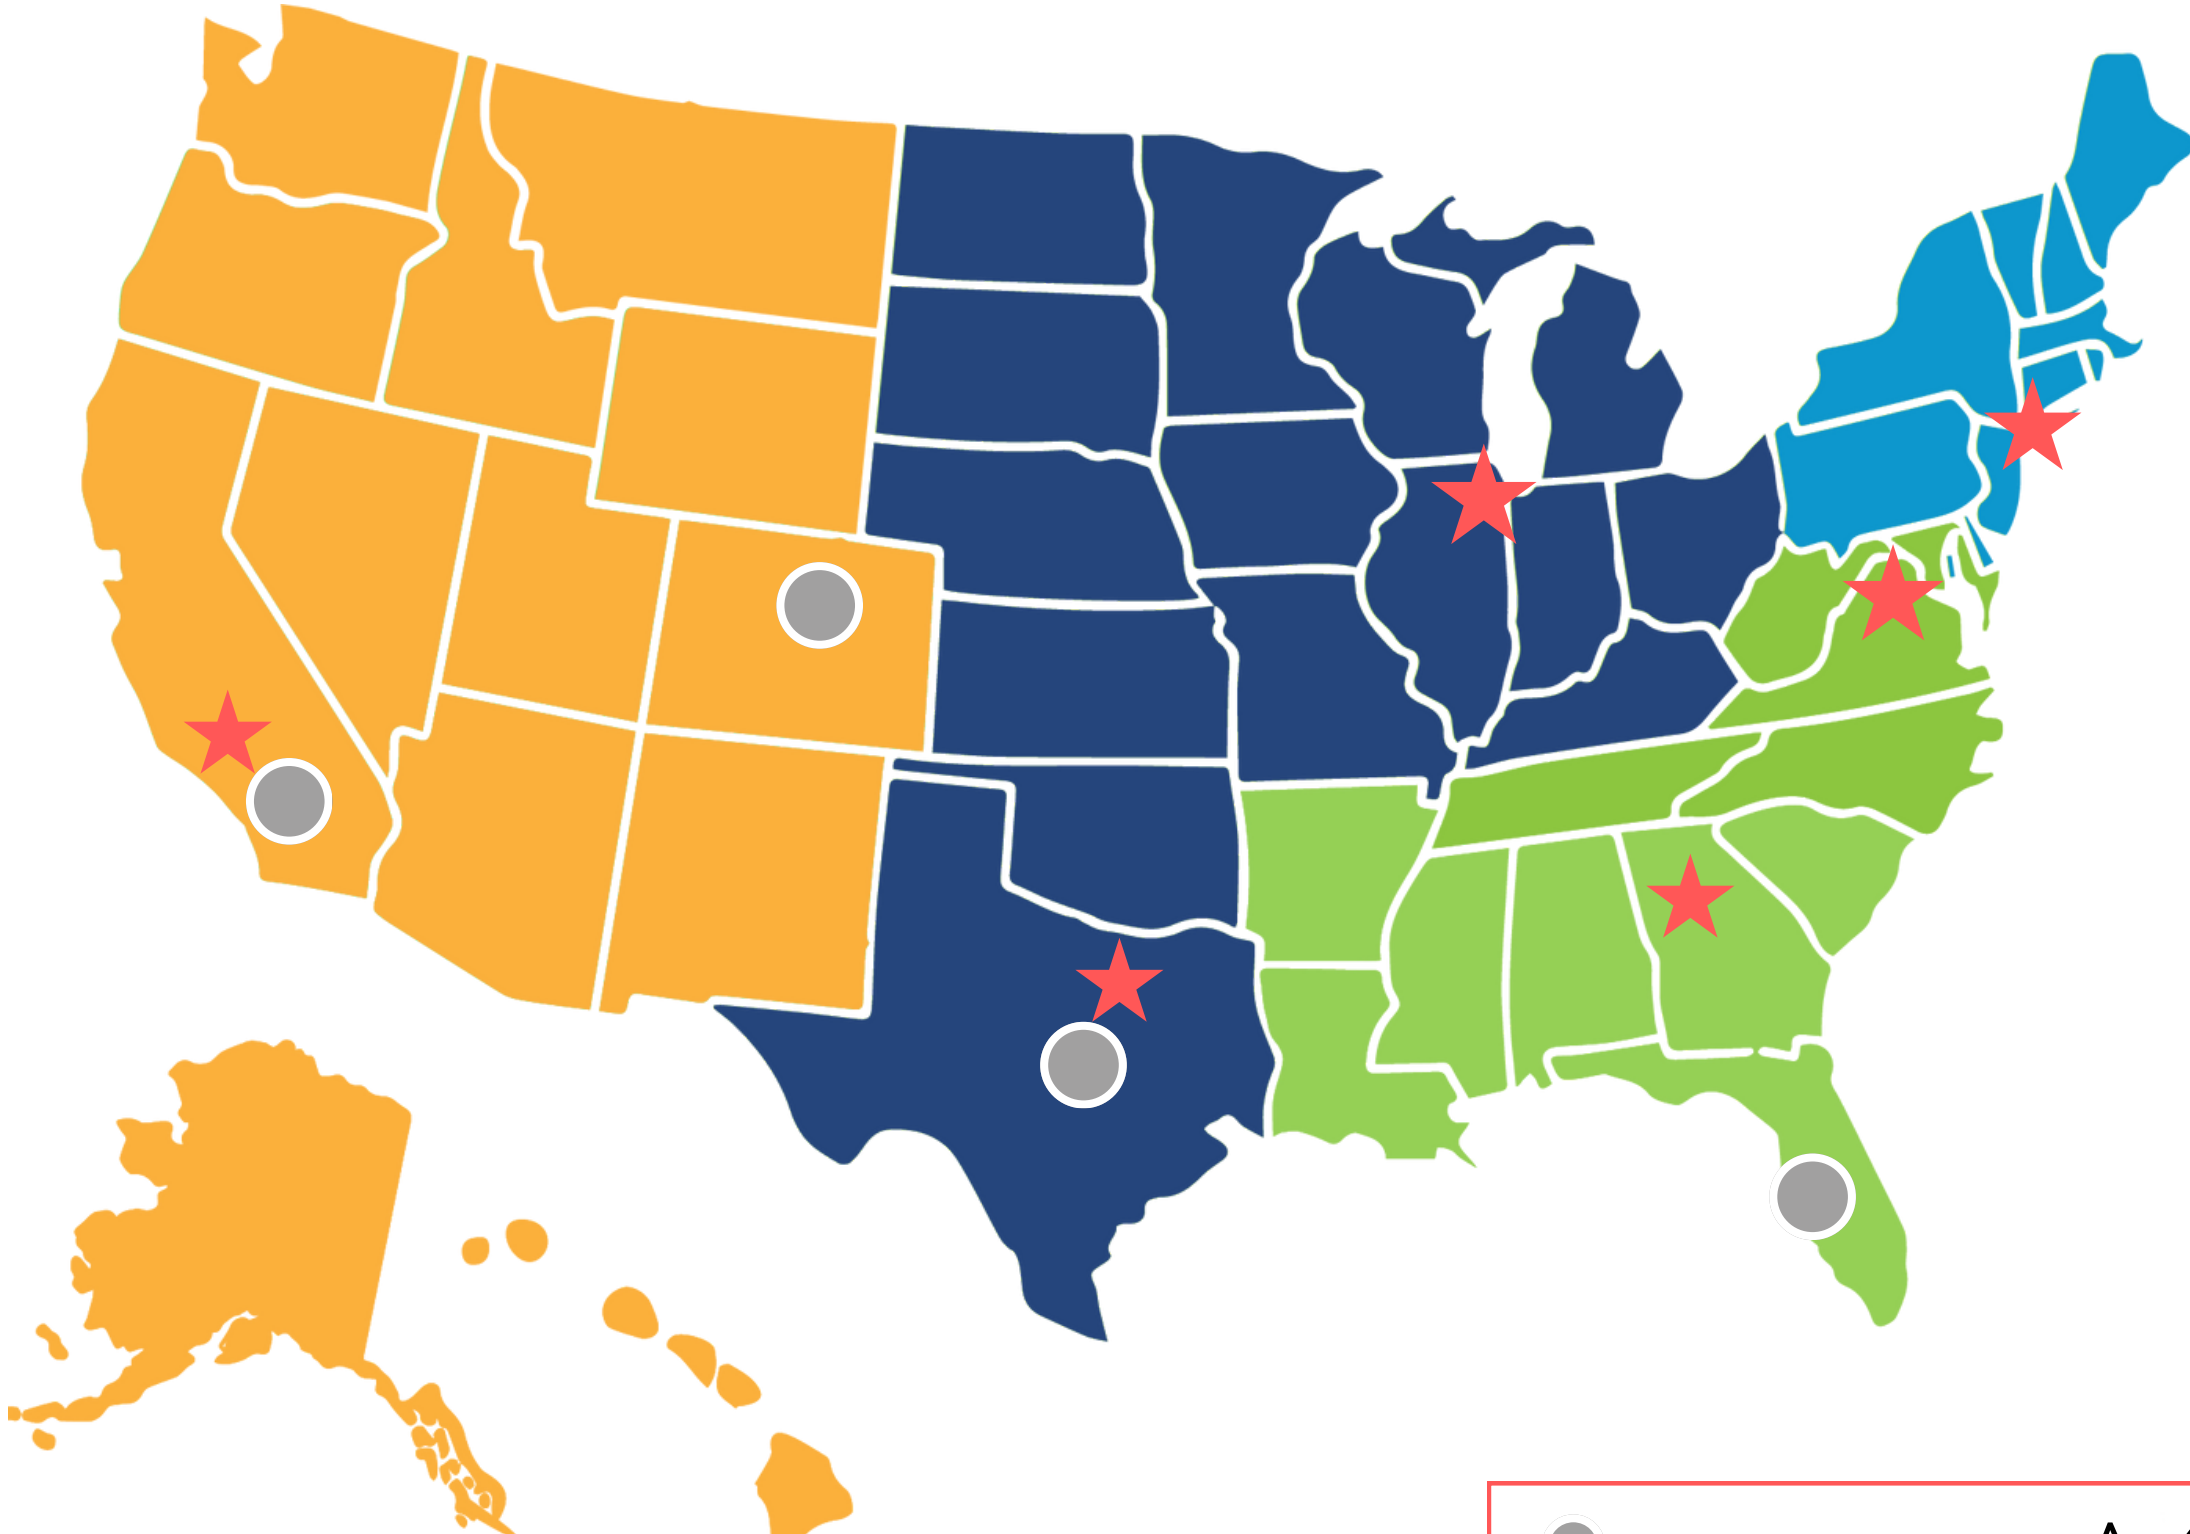

# Multifamily Regional and Field Offices

**Western Region**  
 444 South Flower St.  
 44th Floor  
 Los Angeles, CA 90071  
 (213) 279-3436

**Central Region**  
 71 South Wacker Dr.  
 10th Floor  
 Chicago, IL 60606  
 (312) 407-7411

**Central Region**  
 6555 Excellence Way  
 Plano, TX 75023  
 (312) 407-7411

**Northeast Region**  
 200 Park Ave.  
 31st Floor  
 New York, NY 10166  
 (212) 418-8912

**Southeast Region**  
 4501 N. Fairfax Dr.  
 Suite 400  
 Arlington, VA 22203  
 (703) 719-2278

**Southeast Region**  
 200 Galleria Parkway SE  
 Suite 300  
 Atlanta, GA 30339  
 (770) 857-8902

FIELD OFFICES:	Austin, TX	Irvine, CA
	Denver, CO	Tampa, FL